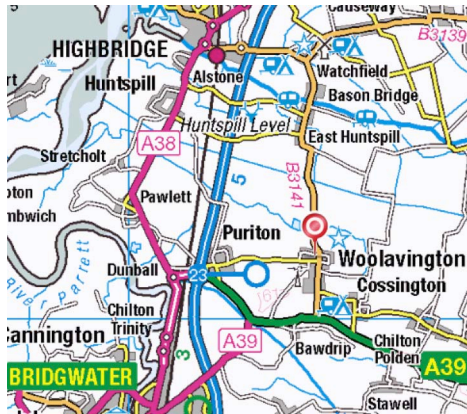

B&WDACR AGM Service.  
2 pm, held in **Woolavington Church**.

**Car Park.** For the service please use the Village Hall car park on Higher Road and walk down the hill to the church.

B&WDACR meeting and tea at **Cossington Village Hall at 3 pm.**

Directions from Woolavington Village Hall car park: Turn right up Woolavington Hill, turn left onto Cossington Lane, bear sharp right at the end of Brent Road, turn left at "The Triangle" towards Chilton Polden. Turn left into the new development at Trivetts Way. Follow the road to the Hall and car park on the right. Follow the map line: ..... For Sat Nav use TA7 8LH